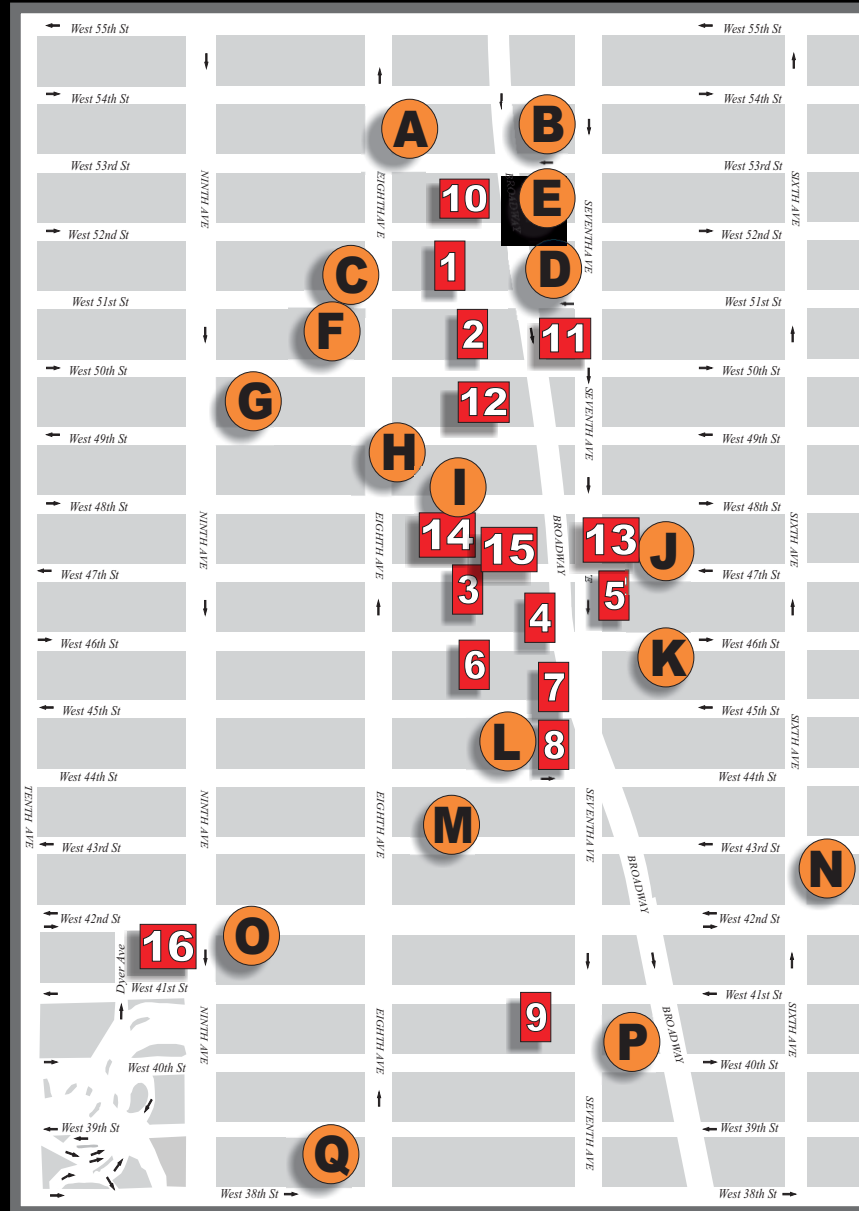

A	REALITY PARKING 900 EIGHTH AVENUE Enter 53rd St Bet. Broadway & 8Ave Enter 54th St Bet. Broadway & 8Ave
B	COMMAND PARKING 1700 BROADWAY Enter 54th St Bet. Broadway & 7Ave
C	HJ PARKING 851 EIGHTH AVENUE Enter 8Ave Bet. 51st & 52nd St Enter 51st St Bet. 8Ave & 9Ave
D	CIRCLE PARKING 200-206 WEST 52ND STREET Enter 51st St Bet. Broadway & 7Ave Enter 52nd St Bet. Broadway & 7Ave
E	MATINEE 52 810 SEVENTH AVENUE Enter 7th Ave Bet. 53rd & 52nd St Enter 52nd St Bet. 7Ave & Broadway
F	THEATER 50 PARKING 305 WEST 50TH STREET Enter 50th St Bet. 9Ave & 8Ave
G	MERCURY PARKING 350 WEST 50TH STREET Enter 49th St Bet. 8Ave & 9Ave Enter 50th St Bet. 8Ave & 9Ave
H	ZENITH PARKING 790 EIGHTH AVENUE Enter 8Ave Bet. 48th & 49th St. Enter 49th St Bet. Broadway & 8Ave
I	PORT PARKING 235 WEST 48TH STREET Enter 48th St Bet. 8Ave & Broadway
J	CLARITY 47 PARKING 145 WEST 47TH STREET Enter 47th St Bet. 6Ave & 7Ave
K	RESOURCE PARKING 164 WEST 46TH STREET Enter 46th St Bet. Broadway & 6Ave
L	ASTOR PARKING 1515 BROADWAY Enter 44th St Bet. Broadway & 8Ave Enter 45th St Bet. Broadway & 8Ave
M	ADVANCE PARKING 249 WEST 43RD STREET Enter 43rd St Bet. 7Ave & 8Ave
N	1114 SIXTH PARKING 38 WEST 43RD STREET Enter 43rd St Bet. 5Ave & 6Ave
O	WESTSIDE 42 PARKING 350 WEST 42ND STREET Enter 42nd St Bet. 8Ave & 9Ave
P	GLOBAL PARKING 143 WEST 40TH STREET Enter 40th St Bet. Broadway & 7Ave
Q	39TH AND EIGHTH PKG 310 WEST 39TH STREET Enter 39th St Bet. 8Ave & 9Ave

Google Maps

9A

9A

9A

W 40th St

W 40th St

W 39th St

W 38th St

W 38th St

W 37th St

W 37th St

W 36th St

W 35th St

W 34th St

W 33rd St

W 44th St

W 38th St

W 38th St

W 38th St

W 38th St

W 39th St

W 38th St

W 37th St

Burgers & Cupcakes at Mitchel London Foods